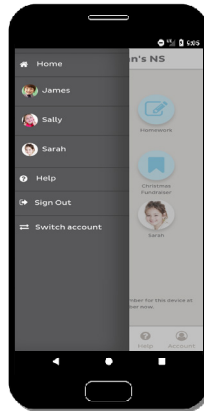

7 Steps to Using your Aladdin App

02 Home Page

Quick links to various sections of your Connect account including the Noticeboard and Homework.

04 Main Menu

Click on 'Menu' from your bottom navigation bar to open your main menu and navigate through your account.

06 Student Menu

The student menu button is located below your child's name on their profile. This will allow you to navigate the various sections of student information.

01 Login Page

Sign in to your account, add other accounts, or change your security settings.