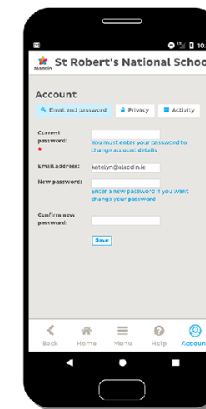

7 Steps to Using your Aladdin App

02 Home Page

Quick links to various sections of your Connect account including the Noticeboard and Homework.

04 Main Menu

Click on 'Menu' from your bottom navigation bar to open your main menu and navigate through your account.

06 Student Menu

The student menu button is located below your child's name on their profile. This will allow you to navigate the various sections of student information.

01 Login Page

Sign in to your account, add other accounts, or change your security settings.

03 Homework

Clicking Homework from your Home Page will give you each of your children's homework for today. Click on 'View more days' to view future and past homework also.

05 Student Profile

Clicking on your child's name from your main menu will open their student profile where you can access their student information.

07 Account Settings

You can access your Account settings from the bottom navigation bar. Here you can change your login details and set your privacy options if needed.