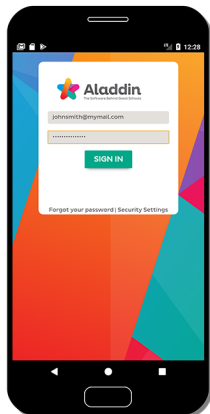

7 Steps to Using your Aladdin App

02 Home Page

Quick links to various sections of your Connect account including the Noticeboard and Homework.

04 Main Menu

Click on 'Menu' from your bottom navigation bar to open your main menu and navigate through your account.

06 Student Menu

The student menu button is located below your child's name on their profile. This will allow you to navigate the various sections of student information.

01 Login Page

Sign in to your account, add other accounts, or change your security settings.