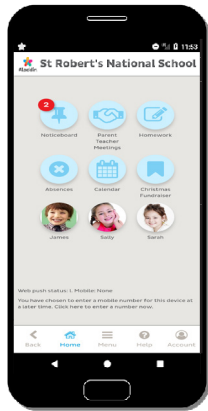

7 Steps to Using your Aladdin App

02 Home Page

Quick links to various sections of your Connect account including the Noticeboard and Homework.

04 Main Menu

Click on 'Menu' from your bottom navigation bar to open your main menu and navigate through your account.

06 Student Menu

The student menu button is located below your child's name on their profile. This will allow you to navigate the various sections of student information.

01 Login Page

Sign in to your account, add other accounts, or change your security settings.