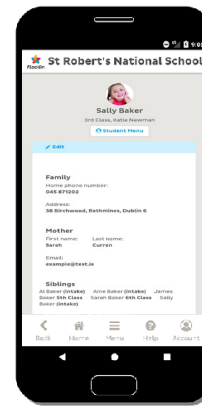

7 Steps to Using your Aladdin App

02 Home Page

Quick links to various sections of your Connect account including the Noticeboard and Homework.

04 Main Menu

Click on 'Menu' from your bottom navigation bar to open your main menu and navigate through your account.

06 Student Menu

The student menu button is located below your child's name on their profile. This will allow you to navigate the various sections of student information.

01 Login Page

Sign in to your account, add other accounts, or change your security settings.

03 Homework

Clicking Homework from your Home Page will give you each of your children's homework for today. Click on 'View more days' to view future and past homework also.

05 Student Profile

Clicking on your child's name from your main menu will open their student profile where you can access their student information.